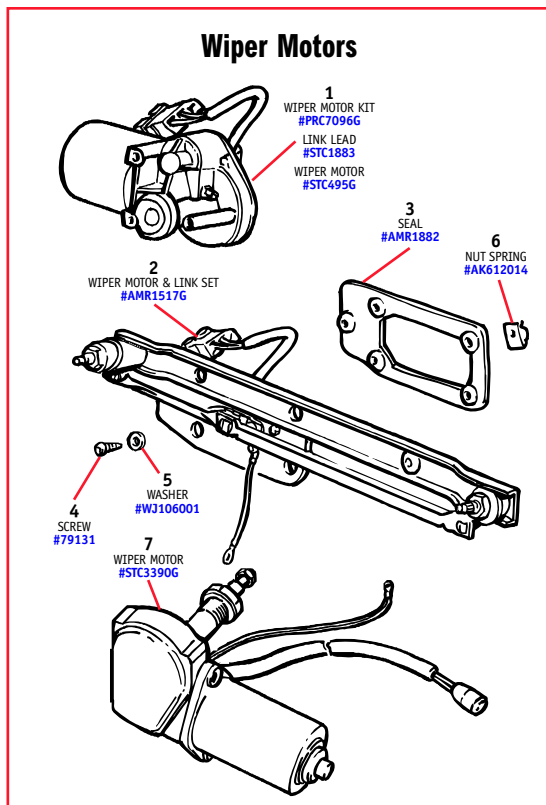

### REMARKS LEGEND -

Vehicle i.d. (v) numbers:

JA = 1988 model year; KA = 1989 model year;

LA = 1990 model year; MA = 1991 model year;

NA = 1992 model year; RA = 1994 model year;

SA = 1995 model year.

1	PRC7096G	WIPER MOTOR KIT, windshield Up to (v) MA610293	1
	STC1883	LINK LEAD, adapts plug on wiper motor Up to (v) MA610293	1
	STC495G	WIPER MOTOR, windshield From (v) NA610294 to RA647649	1
2	AMR1517G	WIPER MOTOR AND LINK SET, windshield From (v) SA647650 on	1
3	AMR1882	SEAL, rubber, wiper motor to body From (v) SA647650 on	1
4	79131	SCREW, securing wiper mechanism Qty increases from (v) SA647650 on	5
5	WJ106001	WASHER, plain Qty increases from (v) SA647650 on	5
6	AK612014	NUT SPRING Qty increases from (v) SA647650 on	5
7	STC3390G	WIPER MOTOR, tailgate From (v) JA on	1

Ill. No.	Part No.	Description	Qty. Rqd.
----------	----------	-------------	-----------

8	PRC1895	WIPER ARM, windshield Up to (v) KA399972	2
	PRC6839	WIPER ARM, windshield From (v) LA399973 on	2
	PRC6049	WIPER ARM, tailgate	1
9	RTC6787	WIPER BLADE, standard Up to (v) KA399972	3
	RTC6787K	WIPER BLADE, standard, set of 3 Up to (v) KA399972	1
	RTC6787SIL	WIPER BLADE, silicone Up to (v) KA399972	3
	RTC6787SILK	WIPER BLADE, set of 3, silicone Up to (v) KA399972	1
	PRC6827	WIPER BLADE, winter From (v) LA399973 to MA610293	3
	PRC6827K	WIPER BLADE, winter, set of 3 From (v) LA399973 to MA610293	1
	PRC9841	WIPER BLADE, standard From (v) NA610294 on	3
	PRC9841K	WIPER BLADE, standard, set of 3 From (v) NA610294 on	1