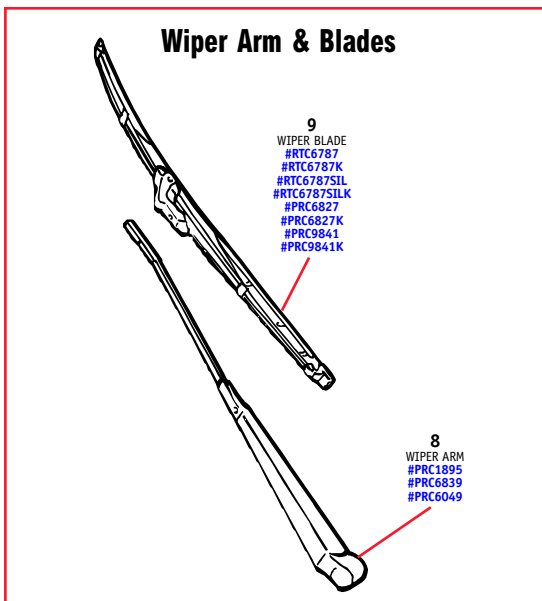

### REMARKS LEGEND -

Vehicle i.d. (v) numbers:

JA = 1988 model year; KA = 1989 model year;

LA = 1990 model year; MA = 1991 model year;

NA = 1992 model year; RA = 1994 model year;

SA = 1995 model year.

1	PRC7096G	WIPER MOTOR KIT, windshield Up to (v) MA610293	1
	STC1883	LINK LEAD, adapts plug on wiper motor Up to (v) MA610293	1
	STC495G	WIPER MOTOR, windshield From (v) NA610294 to RA647649	1
2	AMR1517G	WIPER MOTOR AND LINK SET, windshield From (v) SA647650 on	1
3	AMR1882	SEAL, rubber, wiper motor to body From (v) SA647650 on	1
4	79131	SCREW, securing wiper mechanism Qty increases from (v) SA647650 on	5
5	WJ106001	WASHER, plain Qty increases from (v) SA647650 on	5
6	AK612014	NUT SPRING Qty increases from (v) SA647650 on	5
7	STC3390G	WIPER MOTOR, tailgate From (v) JA on	1

Ill. No.	Part No.	Description	Qty. Rqd.
----------	----------	-------------	-----------

8	PRC1895	WIPER ARM, windshield Up to (v) KA399972	2
	PRC6839	WIPER ARM, windshield From (v) LA399973 on	2
	PRC6049	WIPER ARM, tailgate	1
9	RTC6787	WIPER BLADE, standard Up to (v) KA399972	3
	RTC6787K	WIPER BLADE, standard, set of 3 Up to (v) KA399972	1
	RTC6787SIL	WIPER BLADE, silicone Up to (v) KA399972	3
	RTC6787SILK	WIPER BLADE, set of 3, silicone Up to (v) KA399972	1
	PRC6827	WIPER BLADE, winter From (v) LA399973 to MA610293	3
	PRC6827K	WIPER BLADE, winter, set of 3 From (v) LA399973 to MA610293	1
	PRC9841	WIPER BLADE, standard From (v) NA610294 on	3
	PRC9841K	WIPER BLADE, standard, set of 3 From (v) NA610294 on	1